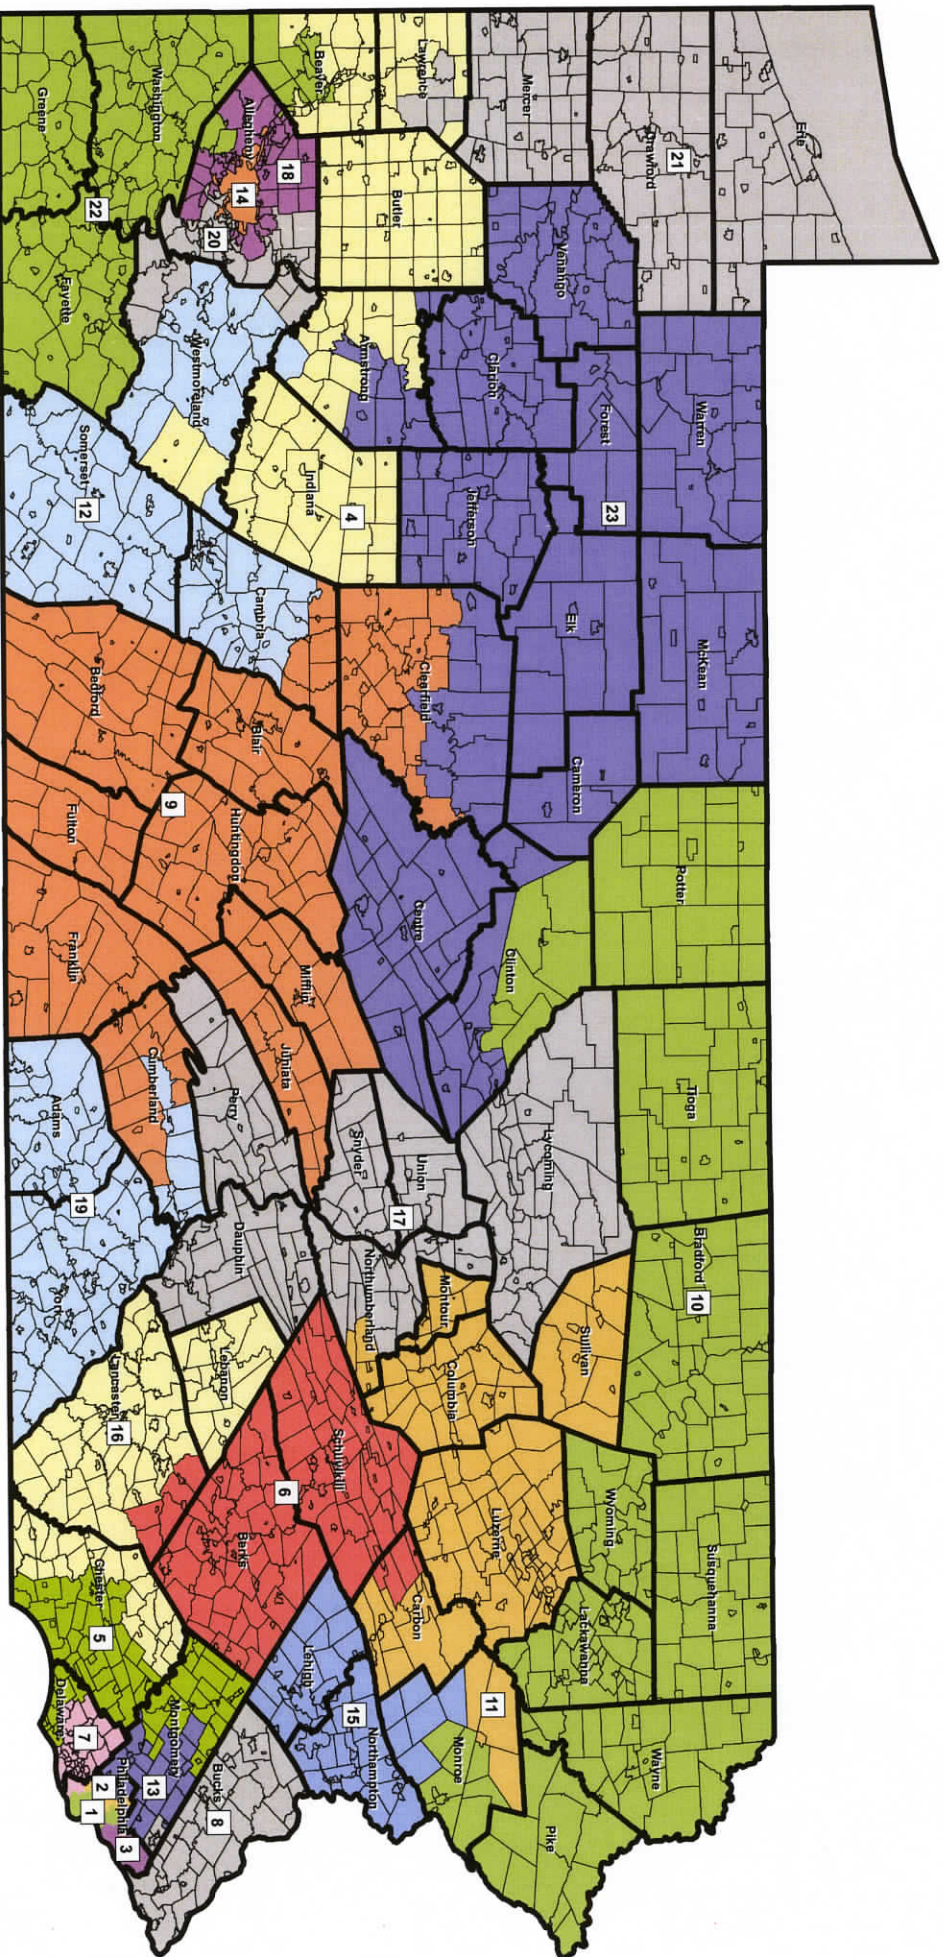

**Pennsylvania Congressional Districts
Act 42 of 1982**

“Pennsylvania Congressional Districts Act 42 of 1982.” *Congressional Redistricting*,
21 June 2012, <http://www.redistricting.state.pa.us/Maps/index.cfm>