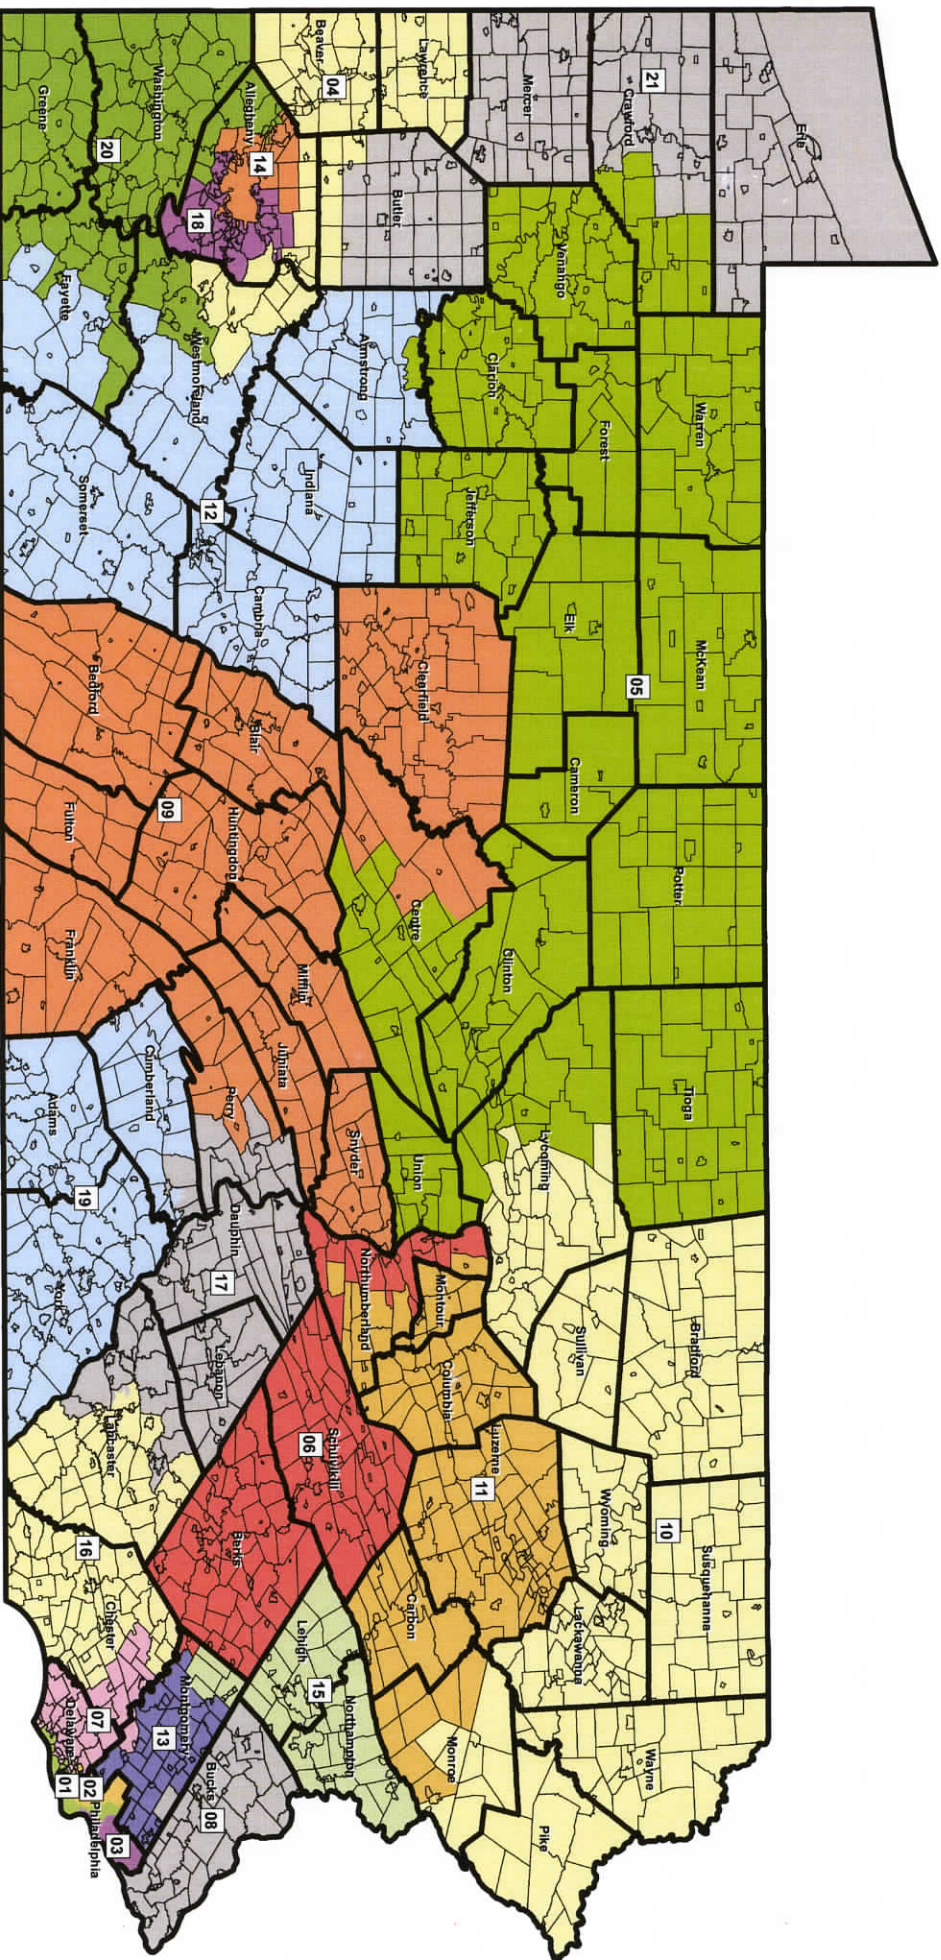

Pennsylvania Congressional Districts
Enacted by Order of the Supreme Court of Pennsylvania, 10 March 1992

“Pennsylvania Congressional Districts. Enacted by order of the Supreme Court on March 10, 1992.” *Congressional Redistricting*,
21 June, 2012, <http://www.redistricting.state.pa.us/Maps/index.cfm>