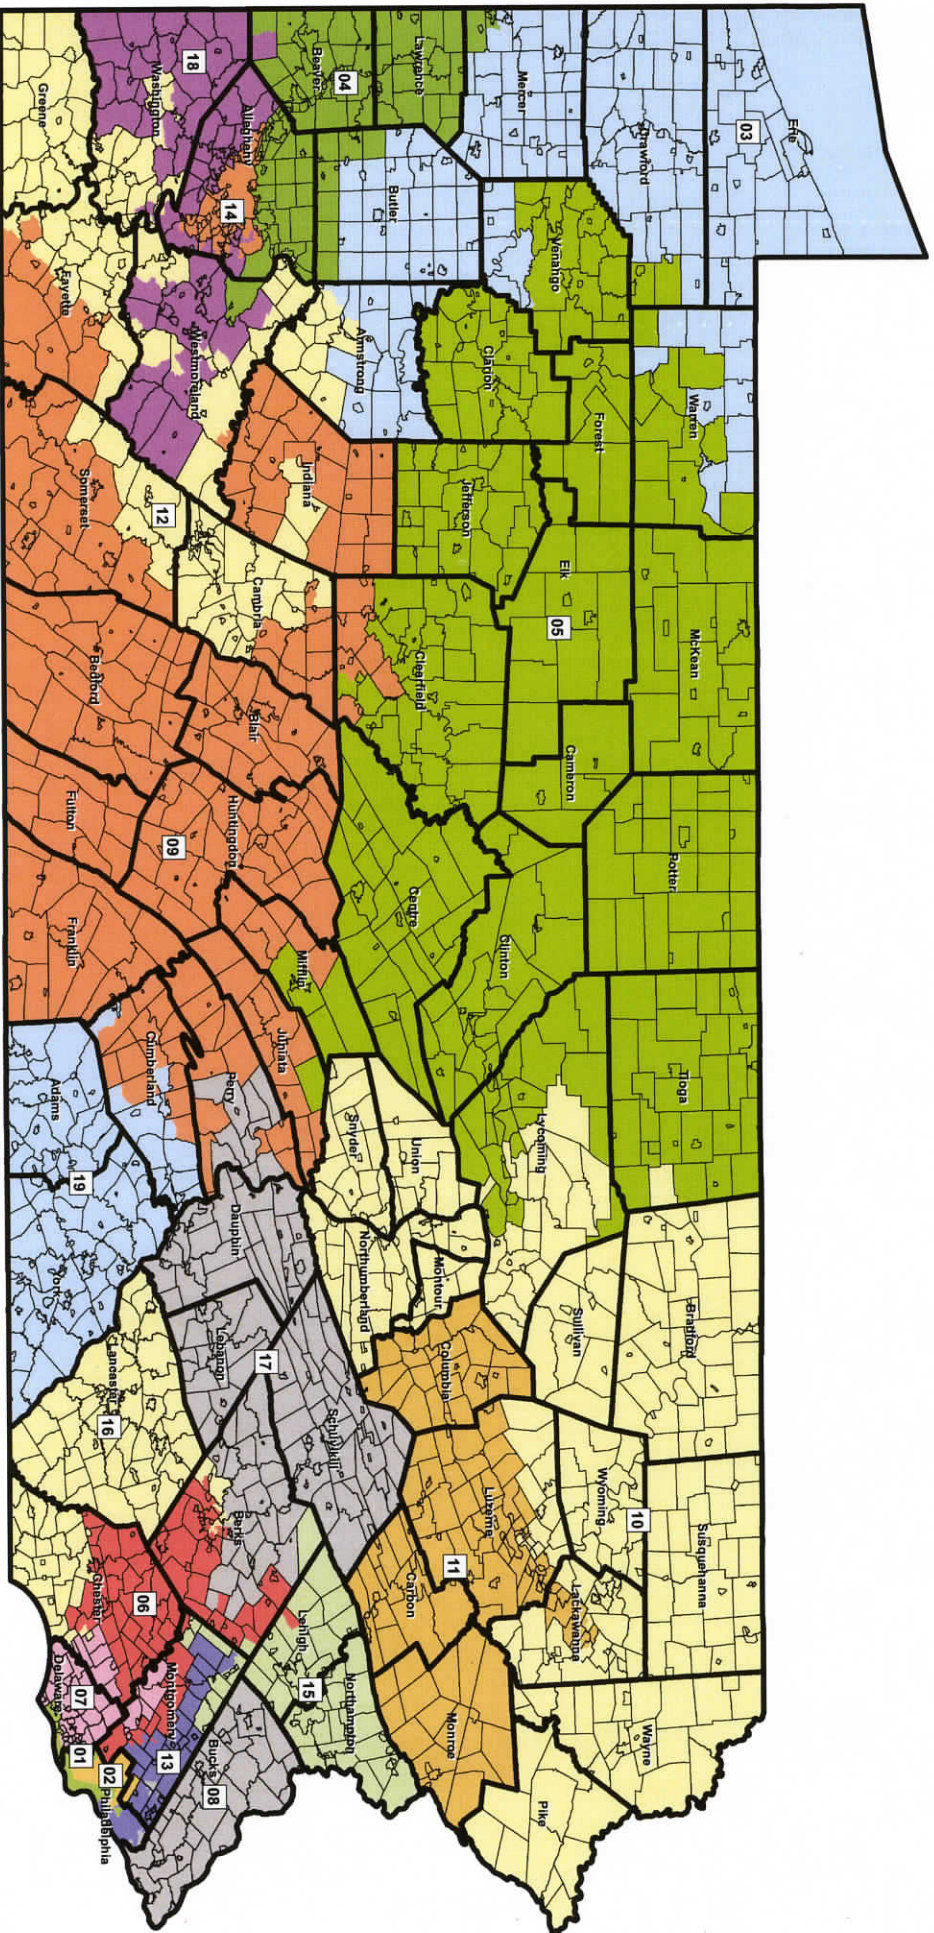

**Pennsylvania Congressional Districts
Act 34 of 2002**

“Pennsylvania Congressional Districts Act ” *Congressional Redistricting*,
21 June, 2012, <http://www.redistricting.state.pa.us/Maps/index.cfm>