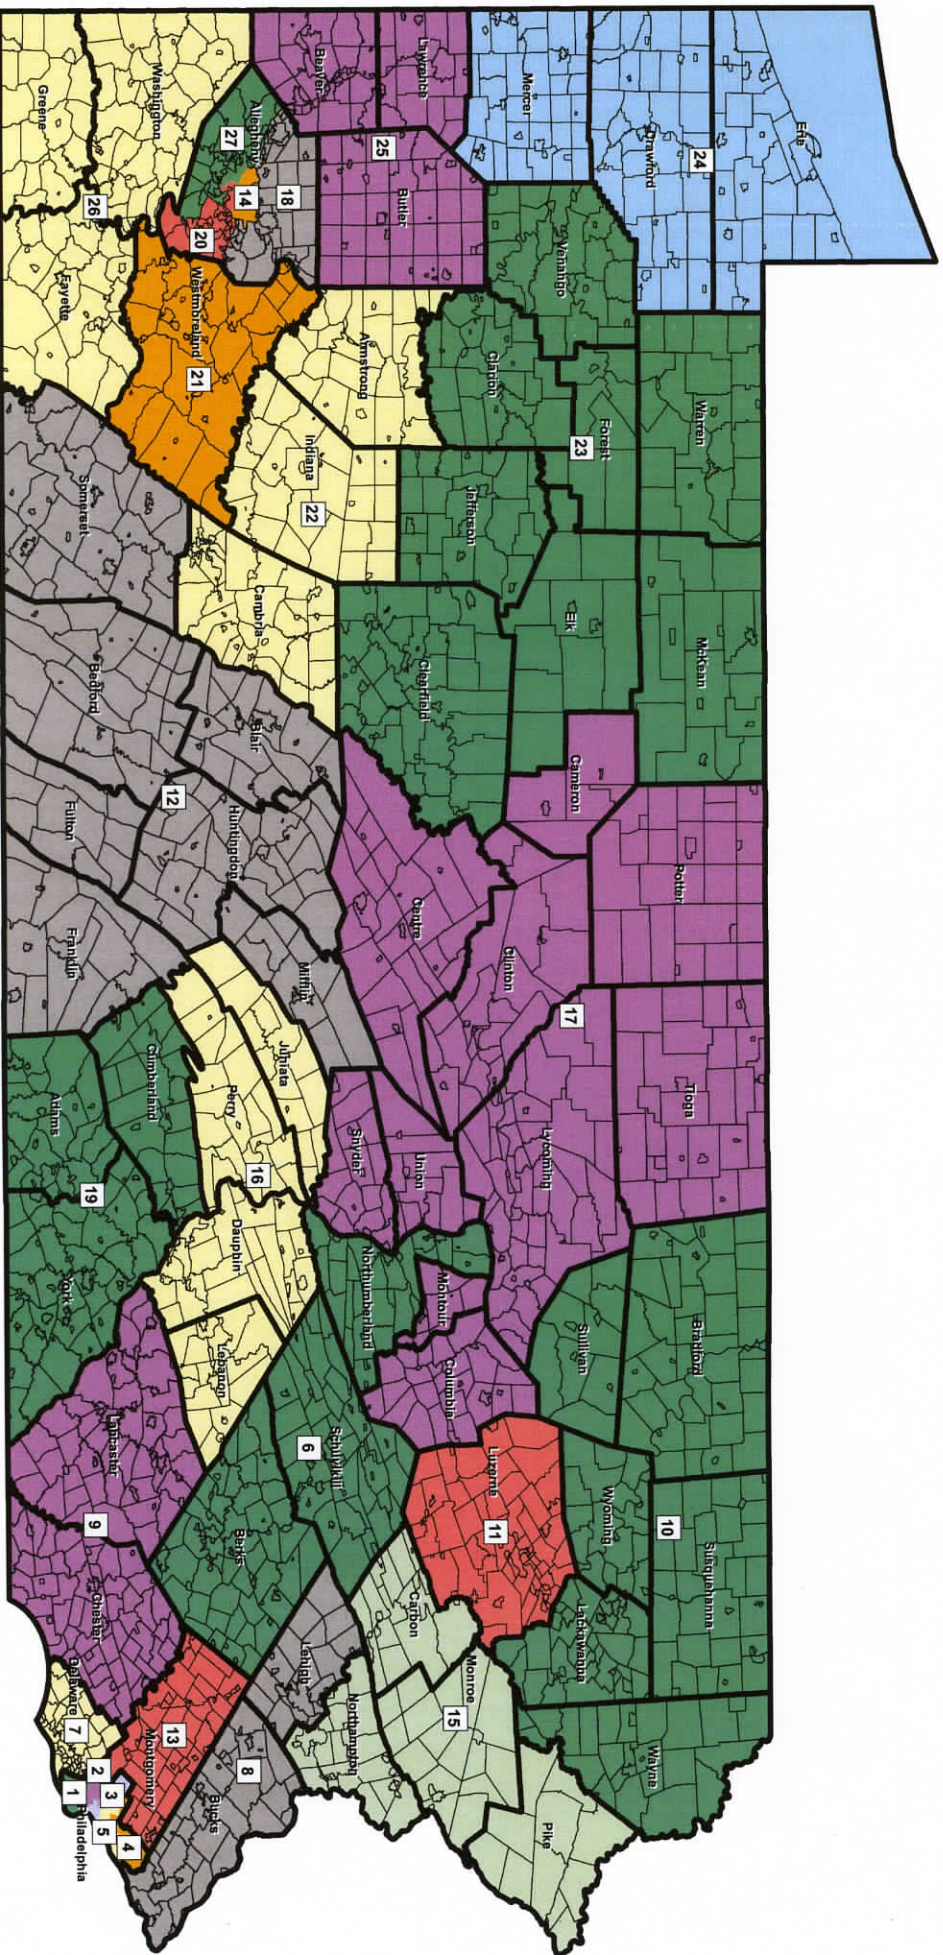

APPENDIX A

PA CONGRESSIONAL MAPS FROM 1943 TO 2011

FROM THE PA DEPARTMENT OF STATE
REDISTRICTING WEBSITE

**Pennsylvania Congressional Districts
Act 119 of 1943**

“Pennsylvania Congressional Districts Act 119 of 1943.” *Congressional Redistricting*,
16 Jan. 2013, <http://www.redistricting.state.pa.us/Maps/index.cfm>

Pennsylvania Congressional Districts Act 464 of 1951

“Pennsylvania Congressional Districts Act 464 of 1951.” *Congressional Redistricting*,
16 Jan. 2013, <http://www.redistricting.state.pa.us/Maps/index.cfm>

**Pennsylvania Congressional Districts
Act 1 of 1962**

“Pennsylvania Congressional Districts Act 1 of 1962.” *Congressional Redistricting*,
16 Jan. 2013, <http://www.redistricting.state.pa.us/Maps/index.cfm>

**Pennsylvania Congressional Districts
Act 3 of 1972**

“Pennsylvania Congressional Districts Act 3 of 1972.” *Congressional Redistricting*,
21 June 2012, <http://www.redistricting.state.pa.us/Maps/index.cfm>