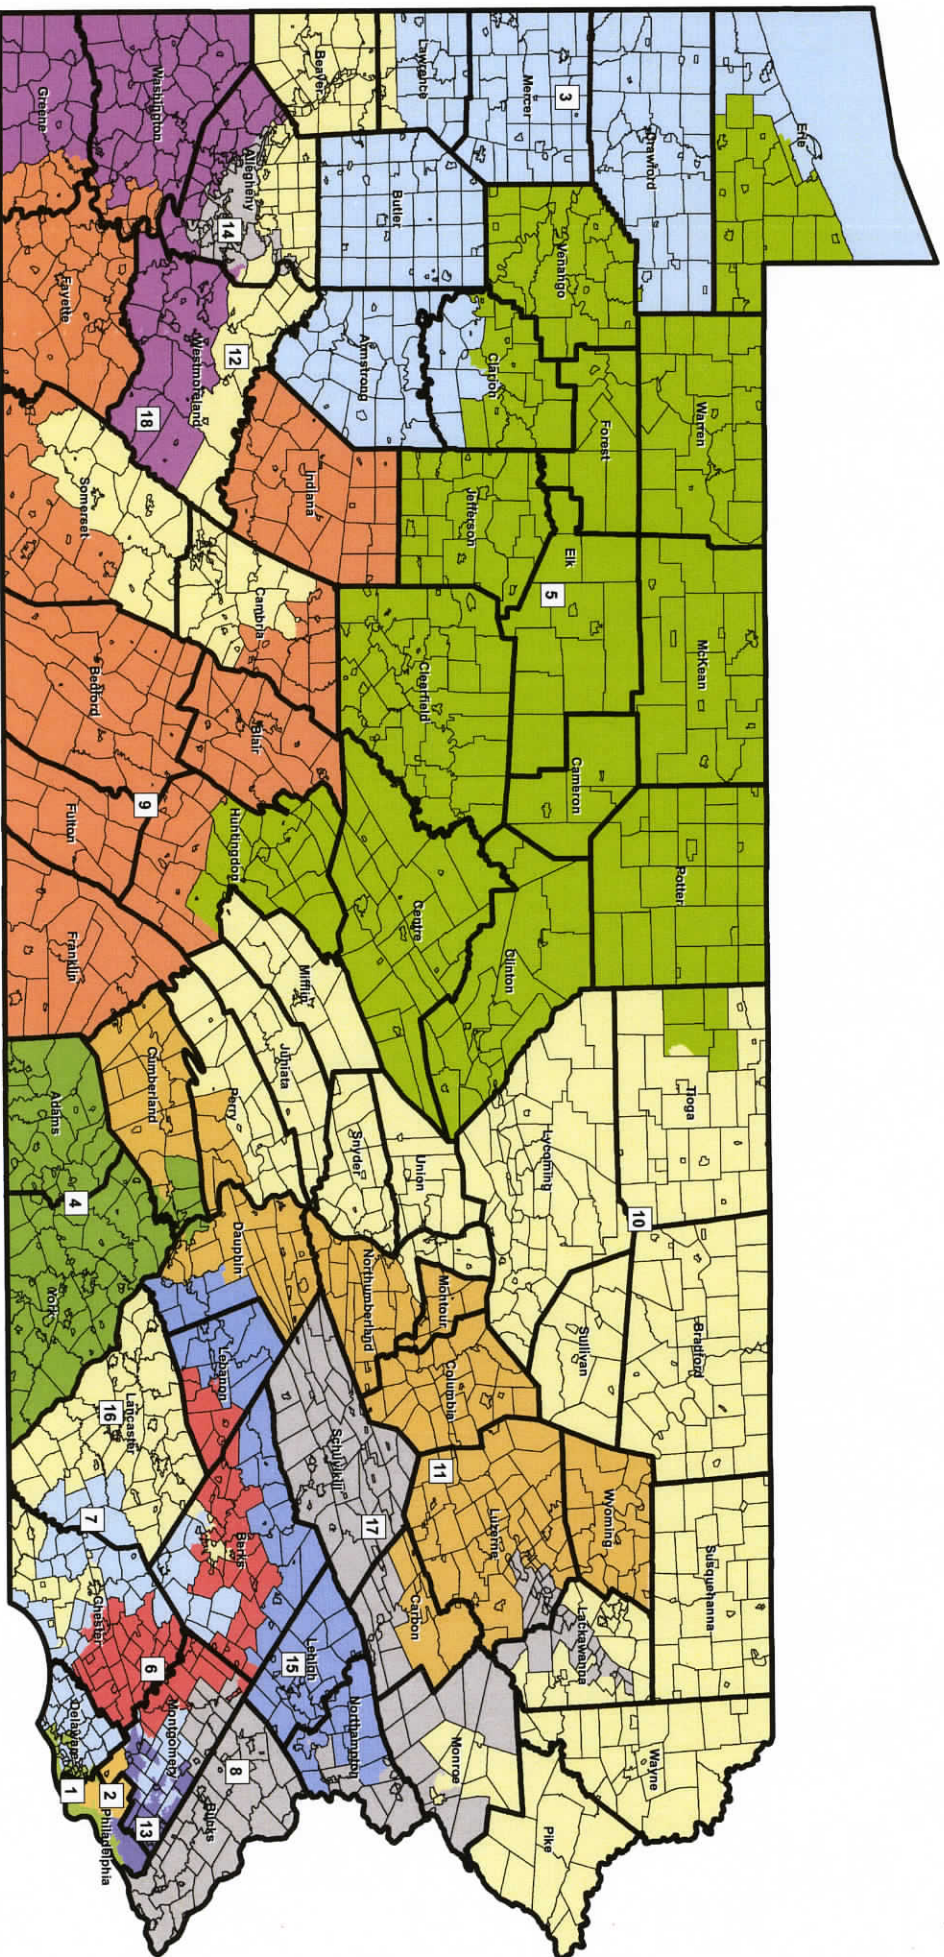

**Pennsylvania Congressional Districts
Act 131 of 2011**

“Pennsylvania Congressional Districts Act 131 of 2011” Congressional Redistricting,
21 June, 2012, <http://www.redistricting.state.pa.us/Maps/index.cfm>