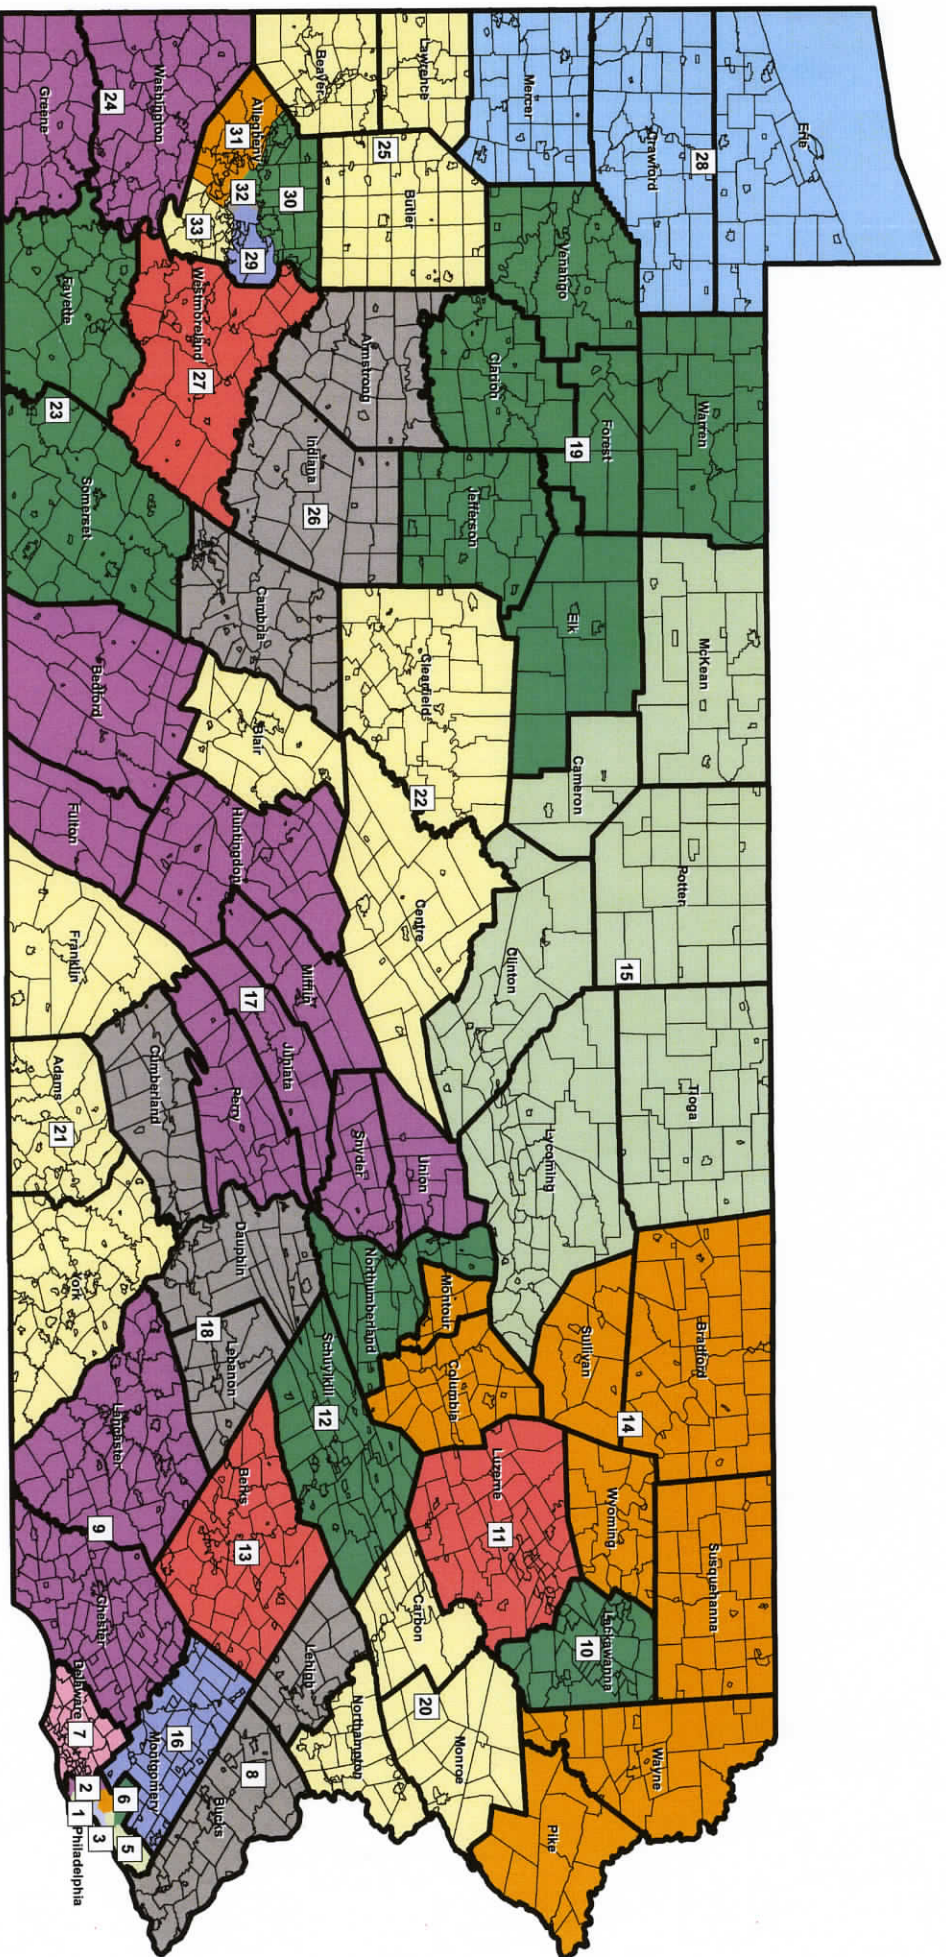

APPENDIX A

PA CONGRESSIONAL MAPS FROM 1943 TO 2011

FROM THE PA DEPARTMENT OF STATE
REDISTRICTING WEBSITE

**Pennsylvania Congressional Districts
Act 119 of 1943**

“Pennsylvania Congressional Districts Act 119 of 1943.” *Congressional Redistricting*,
16 Jan. 2013, <http://www.redistricting.state.pa.us/Maps/index.cfm>

Pennsylvania Congressional Districts Act 464 of 1951

“Pennsylvania Congressional Districts Act 464 of 1951.” *Congressional Redistricting*,
16 Jan. 2013, <http://www.redistricting.state.pa.us/Maps/index.cfm>

**Pennsylvania Congressional Districts
Act 1 of 1962**

“Pennsylvania Congressional Districts Act 1 of 1962.” *Congressional Redistricting*,
16 Jan. 2013, <http://www.redistricting.state.pa.us/Maps/index.cfm>

**Pennsylvania Congressional Districts
Act 3 of 1972**

“Pennsylvania Congressional Districts Act 3 of 1972.” *Congressional Redistricting*,
21 June 2012, <http://www.redistricting.state.pa.us/Maps/index.cfm>