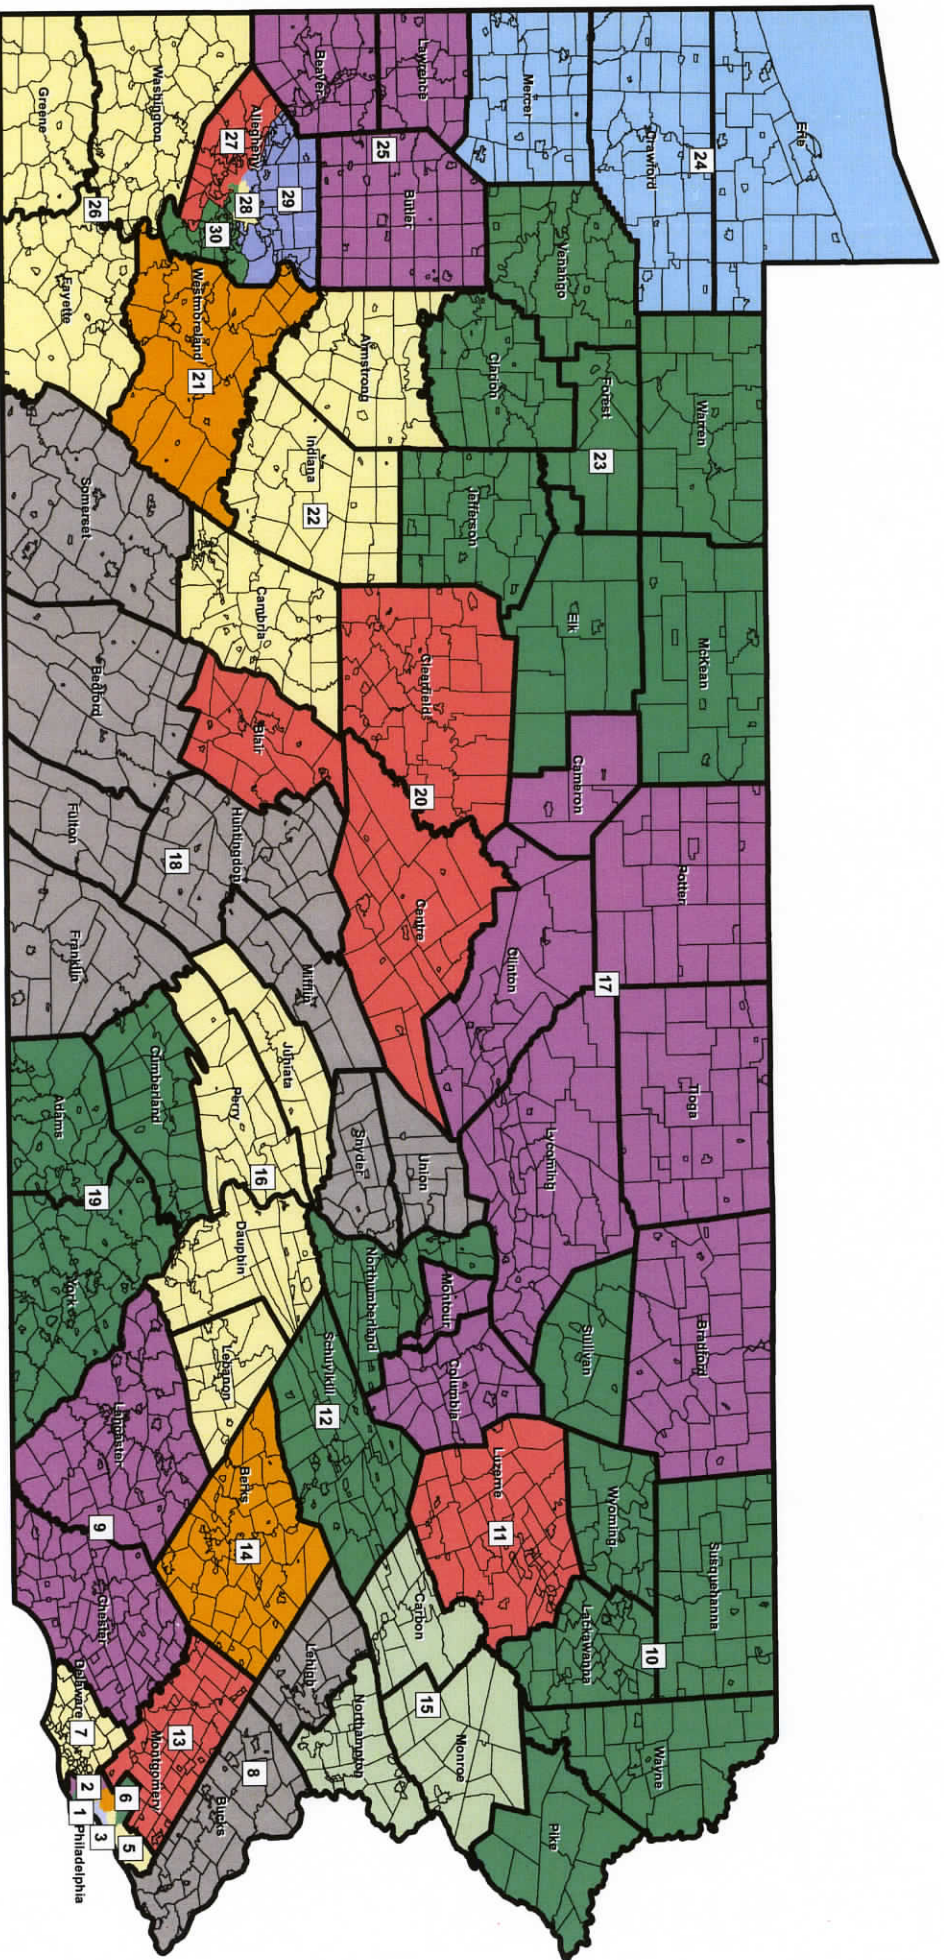

APPENDIX A

PA CONGRESSIONAL MAPS FROM 1943 TO 2011

FROM THE PA DEPARTMENT OF STATE
REDISTRICTING WEBSITE

**Pennsylvania Congressional Districts
Act 119 of 1943**

“Pennsylvania Congressional Districts Act 119 of 1943.” *Congressional Redistricting*,
16 Jan. 2013, <http://www.redistricting.state.pa.us/Maps/index.cfm>

Pennsylvania Congressional Districts Act 464 of 1951

“Pennsylvania Congressional Districts Act 464 of 1951.” *Congressional Redistricting*,
16 Jan. 2013, <http://www.redistricting.state.pa.us/Maps/index.cfm>

**Pennsylvania Congressional Districts
Act 1 of 1962**

“Pennsylvania Congressional Districts Act 1 of 1962.” *Congressional Redistricting*,
16 Jan. 2013, <http://www.redistricting.state.pa.us/Maps/index.cfm>

**Pennsylvania Congressional Districts
Act 3 of 1972**

“Pennsylvania Congressional Districts Act 3 of 1972.” *Congressional Redistricting*,
21 June 2012, <http://www.redistricting.state.pa.us/Maps/index.cfm>